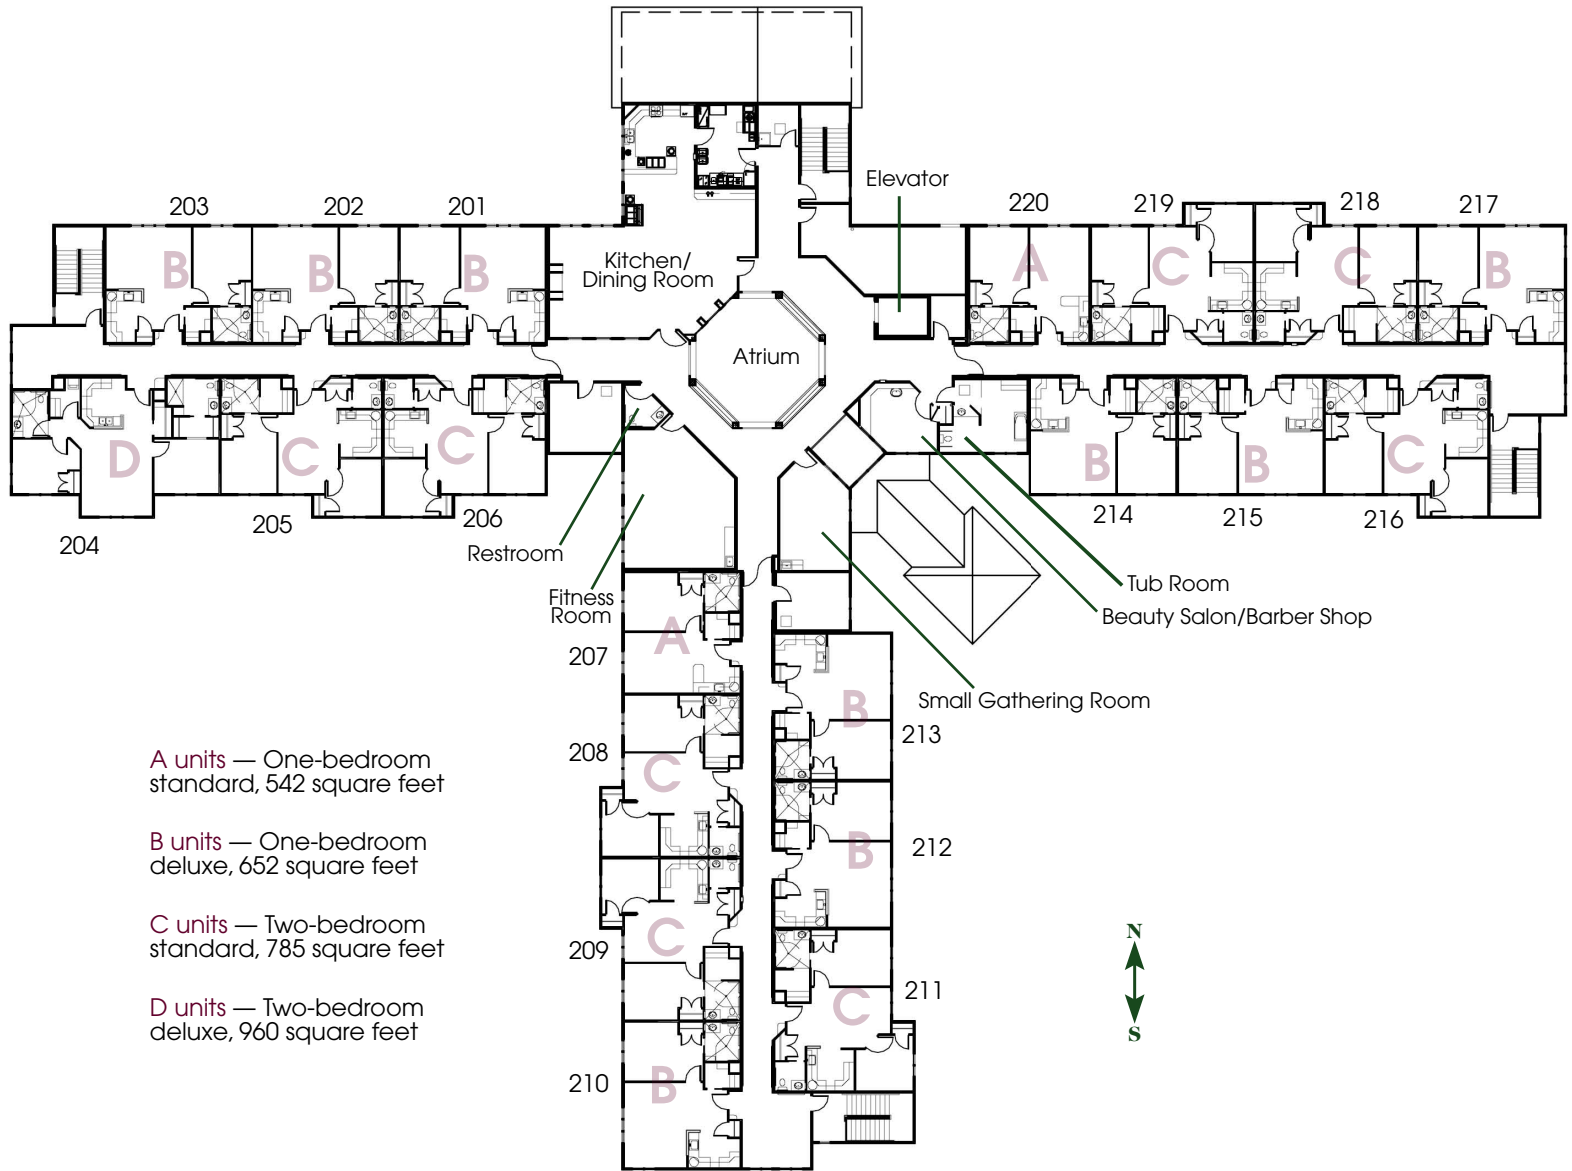

Second Floor Plan

A units — One-bedroom standard, 542 square feet

B units — One-bedroom deluxe, 652 square feet

C units — Two-bedroom standard, 785 square feet

D units — Two-bedroom deluxe, 960 square feet