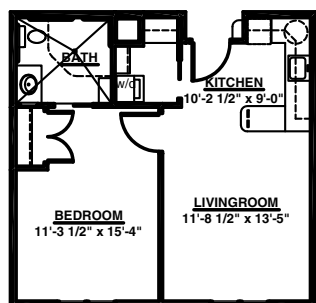

Apartment Floor Plans

Unit A
One Bedroom
Standard Apartment
542 square feet

Apartment numbers: 107, 120, 207 and 220.

Unit B
One Bedroom
Deluxe Apartment
652 square feet

Apartment numbers: 101, 102, 103, 110, 112, 113, 114, 115, 117, 201, 202, 203, 210, 212, 213, 214, 215, and 217.

Unit C
Two Bedroom
Standard Apartment
785 square feet
Includes additional half bathroom

Apartment numbers: 105, 106, 108, 109, 111, 116, 118, 119, 205, 206, 208, 209, 211, 216, 218 and 219.

Unit D
Two bedroom Deluxe Apartment
960 square feet
Includes second full bathroom

Apartment numbers: 104 and 204.