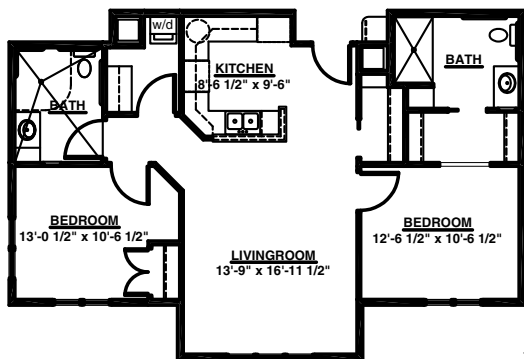

Apartment Floor Plans

Unit A
One Bedroom
Standard Apartment
542 square feet

Apartment numbers: 107, 120, 207 and 220.

Unit B
One Bedroom
Deluxe Apartment
652 square feet

Apartment numbers: 101, 102, 103, 110, 112, 113, 114, 115, 117, 201, 202, 203, 210, 212, 213, 214, 215, and 217.

Unit C
Two Bedroom
Standard Apartment
785 square feet
Includes additional half bathroom

Apartment numbers: 105, 106, 108, 109, 111, 116, 118, 119, 205, 206, 208, 209, 211, 216, 218 and 219.

Unit D
Two bedroom Deluxe Apartment
960 square feet
Includes second full bathroom

Apartment numbers: 104 and 204.