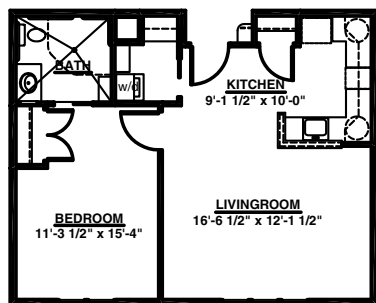

Apartment Floor Plans

Unit A
One Bedroom
Standard Apartment
542 square feet

Apartment numbers: 107, 120, 207 and 220.

Unit B
One Bedroom
Deluxe Apartment
652 square feet

Apartment numbers: 101, 102, 103, 110, 112, 113, 114, 115, 117, 201, 202, 203, 210, 212, 213, 214, 215, and 217.

Unit C
Two Bedroom
Standard Apartment
785 square feet
Includes additional half bathroom

Apartment numbers: 105, 106, 108, 109, 111, 116, 118, 119, 205, 206, 208, 209, 211, 216, 218 and 219.

Unit D
Two bedroom Deluxe Apartment
960 square feet
Includes second full bathroom

Apartment numbers: 104 and 204.