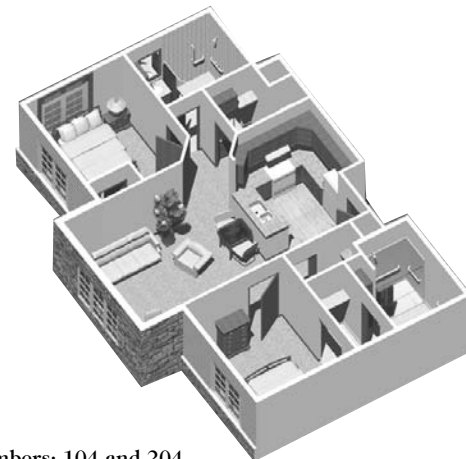

Apartment Floor Plans

Unit A
One Bedroom
Standard Apartment
542 square feet

Apartment numbers: 107, 120, 207 and 220.

Unit B
One Bedroom
Deluxe Apartment
652 square feet

Apartment numbers: 101, 102, 103, 110, 112, 113, 114, 115, 117, 201, 202, 203, 210, 212, 213, 214, 215, and 217.

Unit C
Two Bedroom
Standard Apartment
785 square feet
Includes additional half bathroom

Apartment numbers: 105, 106, 108, 109, 111, 116, 118, 119, 205, 206, 208, 209, 211, 216, 218 and 219.

Unit D
Two bedroom Deluxe Apartment
960 square feet
Includes second full bathroom