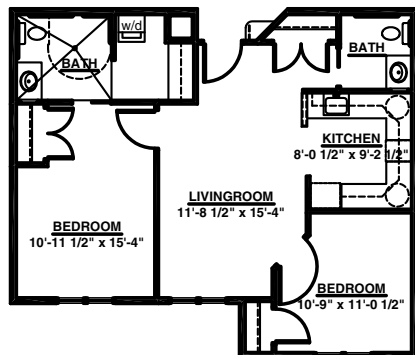

Apartment Floor Plans

Unit A
One Bedroom
Standard Apartment
542 square feet

Apartment numbers: 107, 120, 207 and 220.

Unit B
One Bedroom
Deluxe Apartment
652 square feet

Apartment numbers: 101, 102, 103, 110, 112, 113, 114, 115, 117, 201, 202, 203, 210, 212, 213, 214, 215, and 217.

Unit C
Two Bedroom
Standard Apartment
785 square feet
Includes additional half bathroom

Apartment numbers: 105, 106, 108, 109, 111, 116, 118, 119, 205, 206, 208, 209, 211, 216, 218 and 219.

Unit D
Two bedroom Deluxe Apartment
960 square feet
Includes second full bathroom

Apartment numbers: 104 and 204.